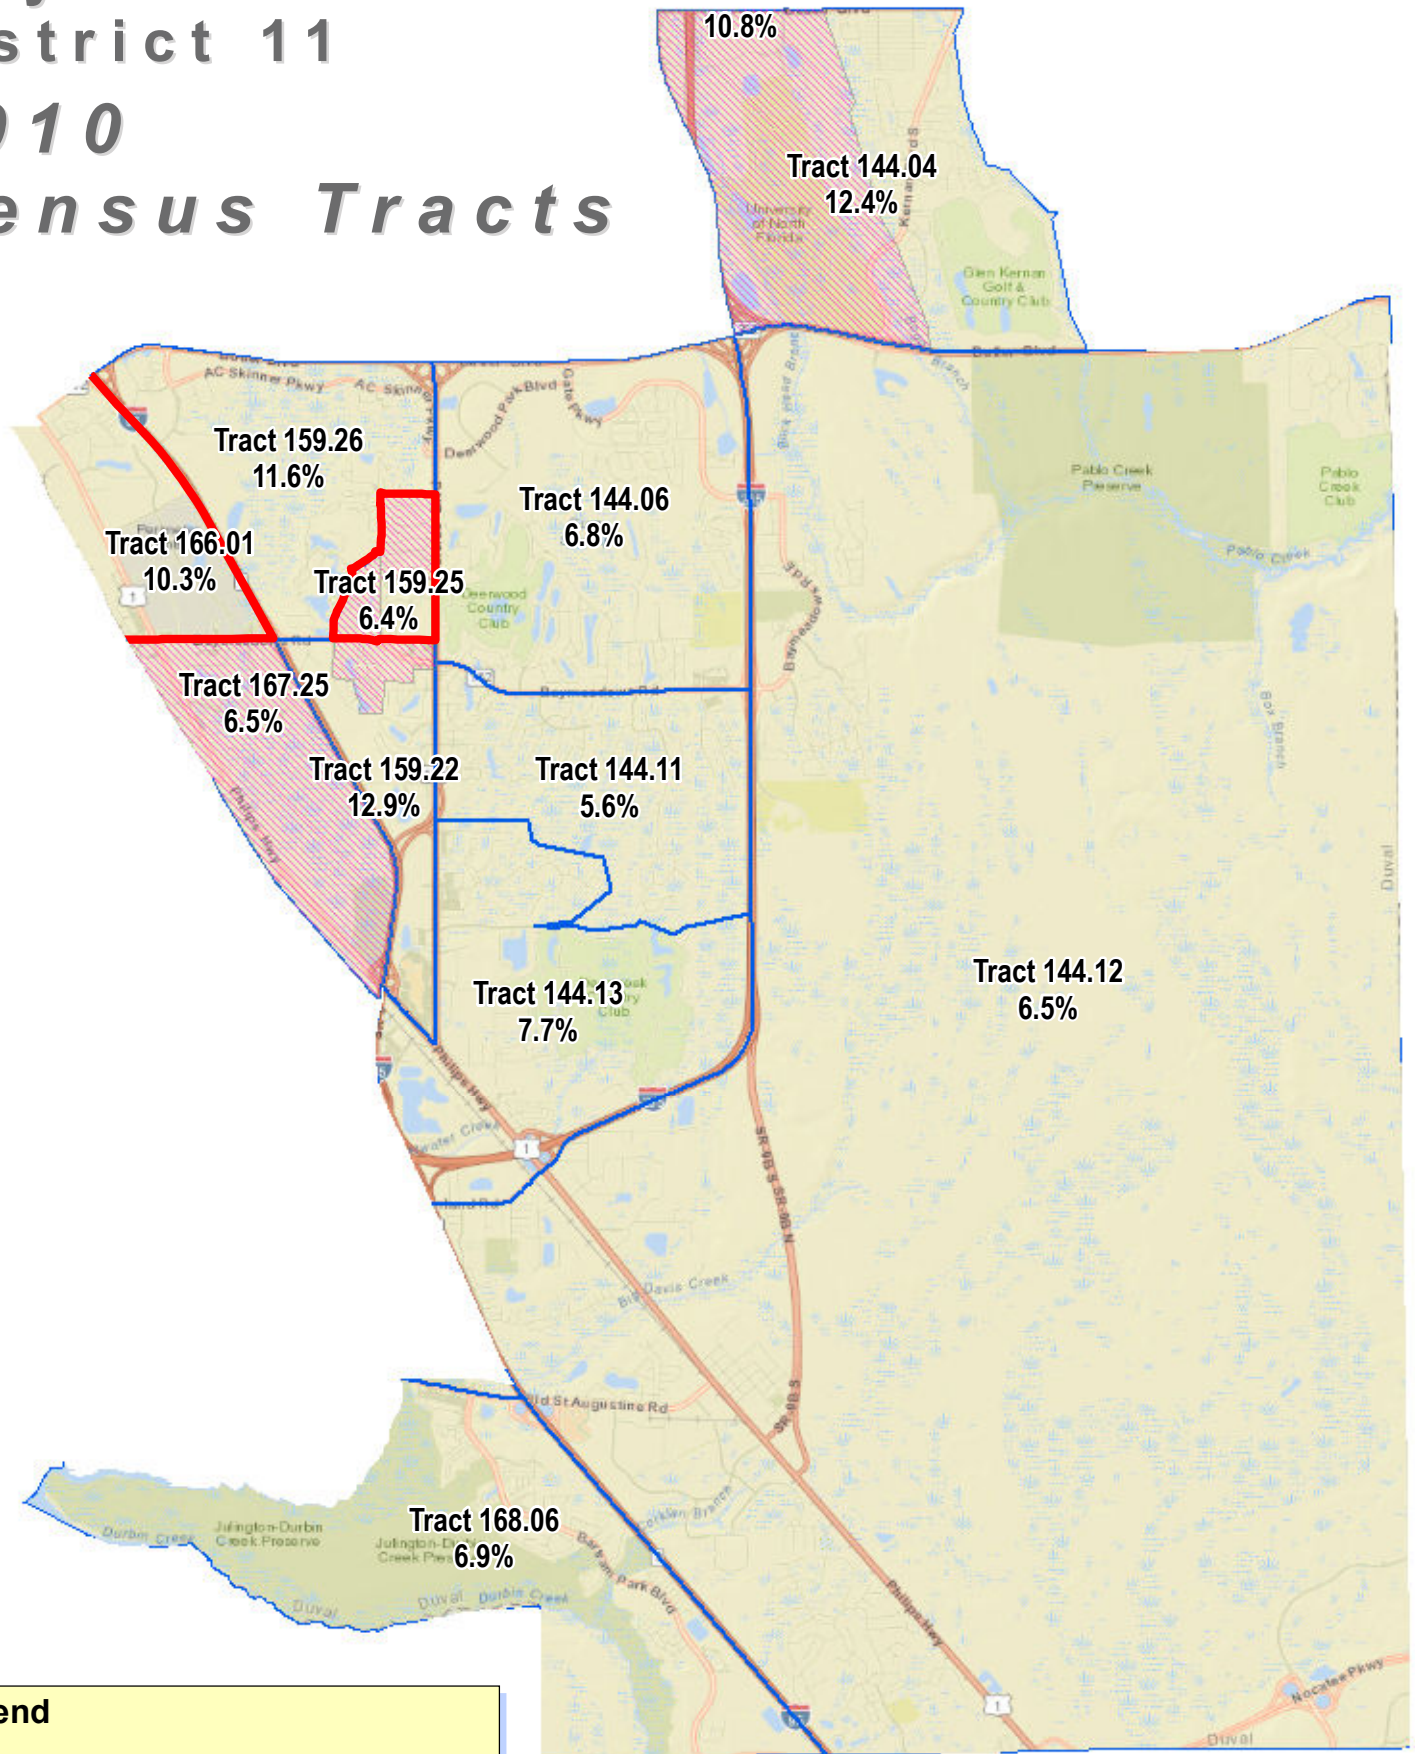

Duval County City Council District 11 2010 Census Tracts

Legend

-  Low to Moderate Income by Census Tracts (2)
-  Low to Moderate Income by Block Groups (7)
-  2010 Census Tracts (% of Non-Employed) (13)

0 1 2 3 4 Miles