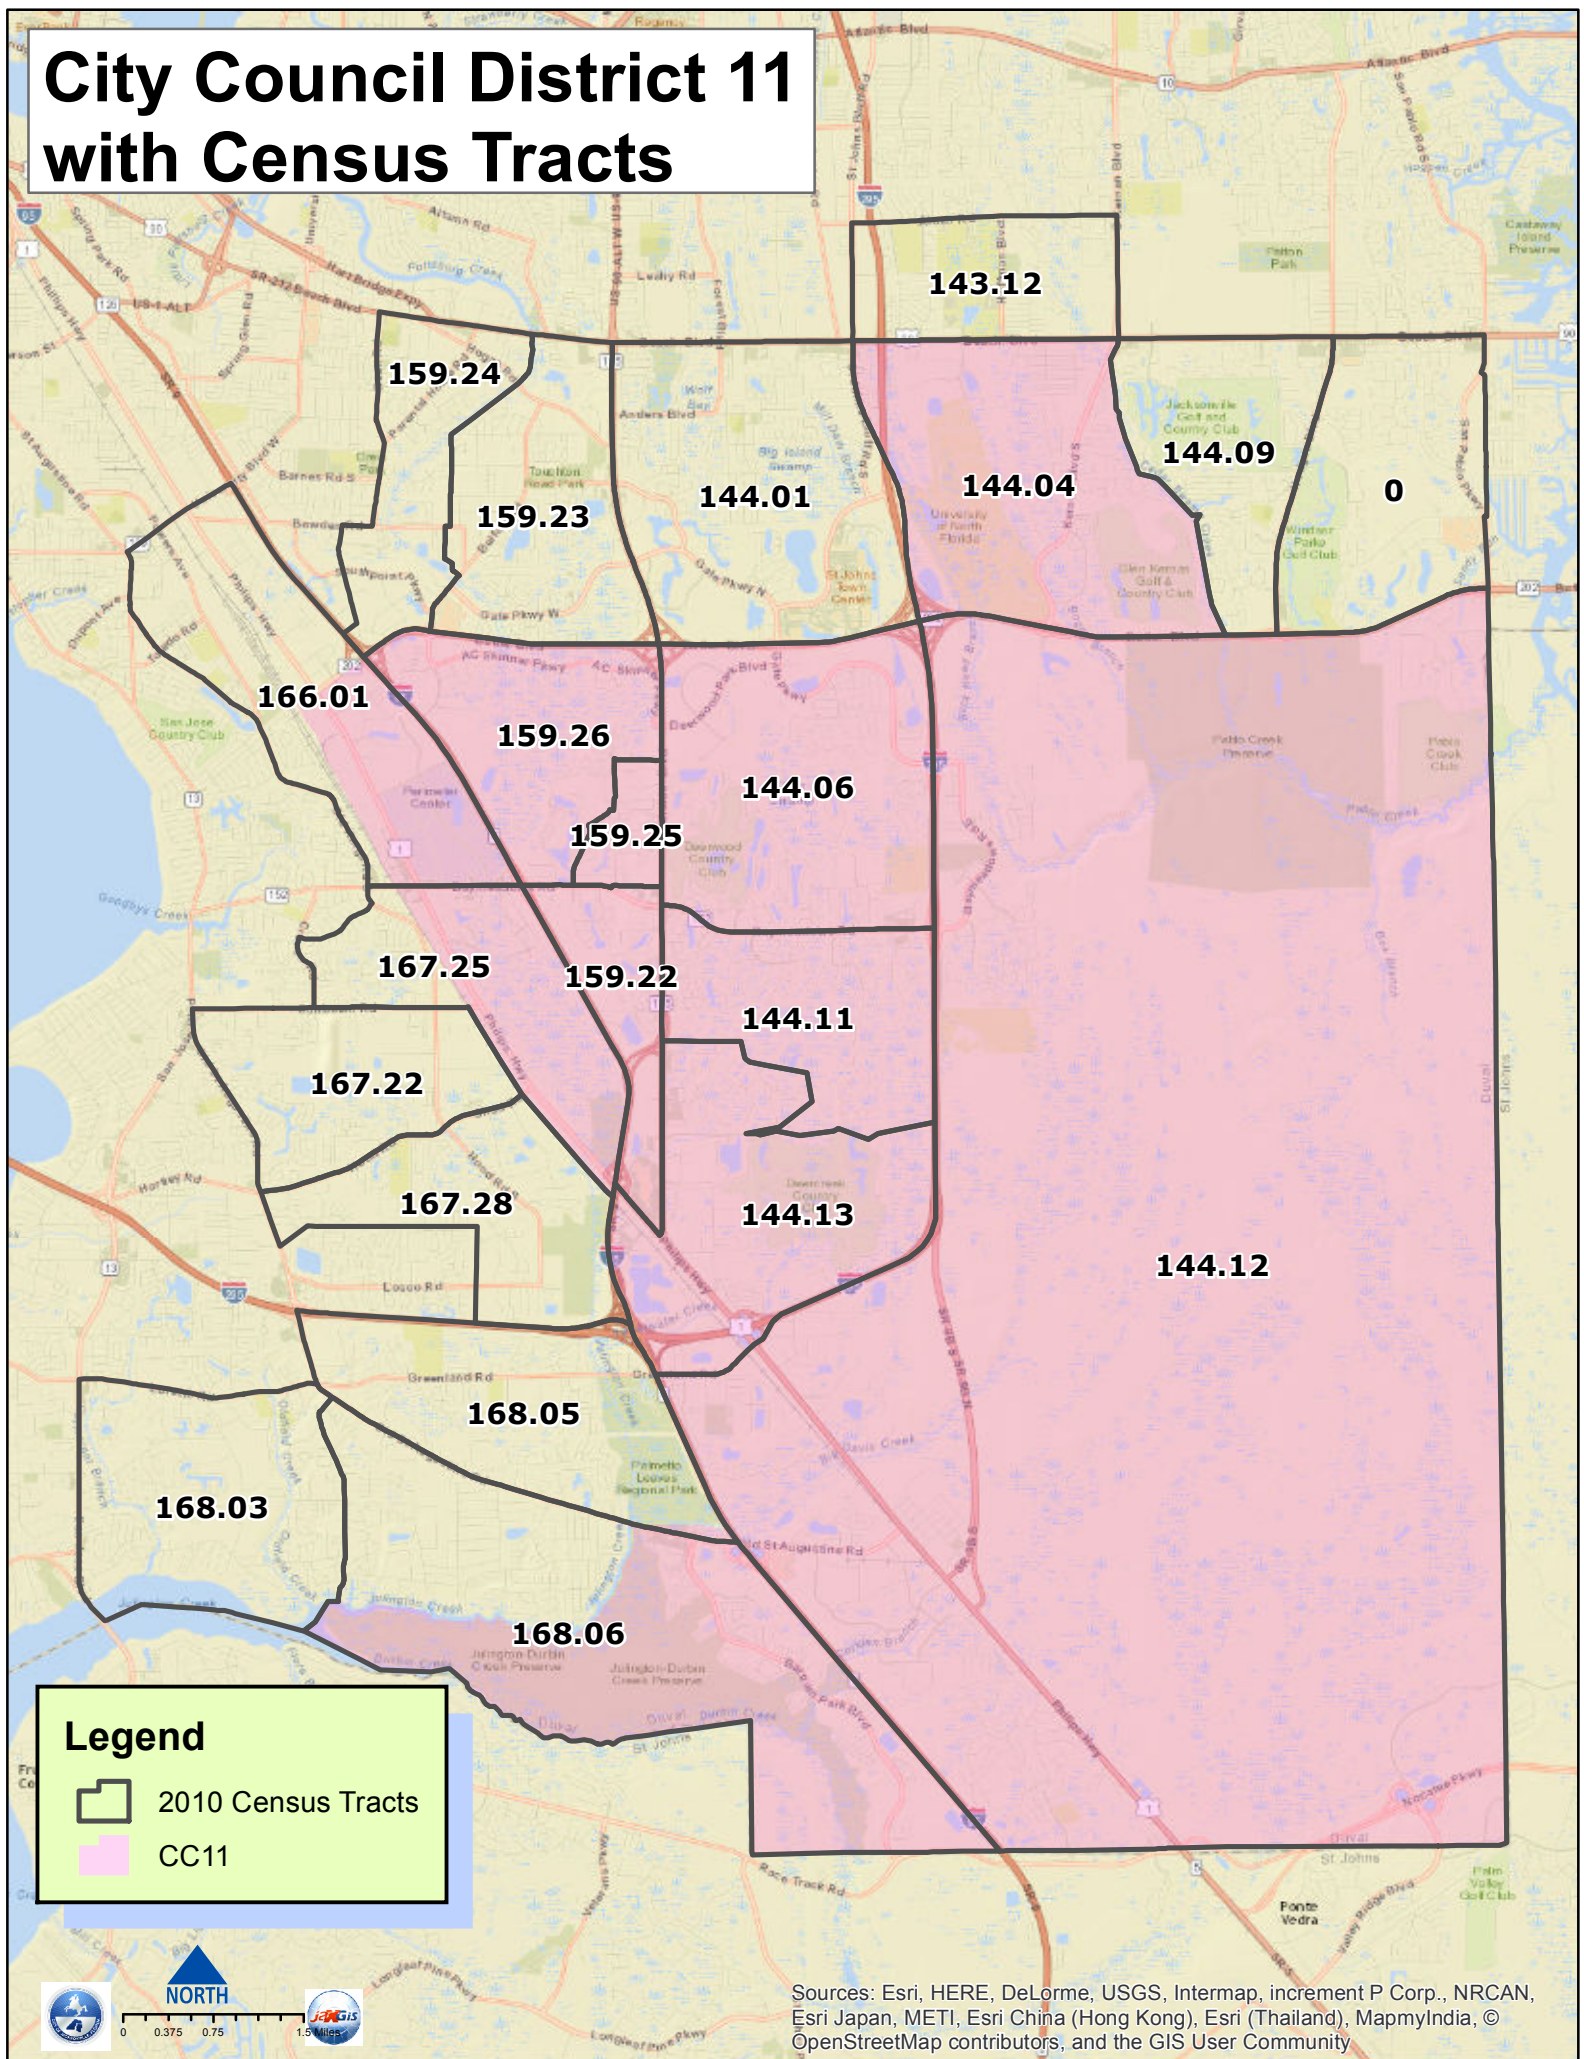

City Council District 11 with Census Tracts

Legend

- 2010 Census Tracts
- CC11

Sources: Esri, HERE, DeLorme, USGS, Intermap, increment P Corp., NRCAN, Esri Japan, METI, Esri China (Hong Kong), Esri (Thailand), MapmyIndia, © OpenStreetMap contributors, and the GIS User Community